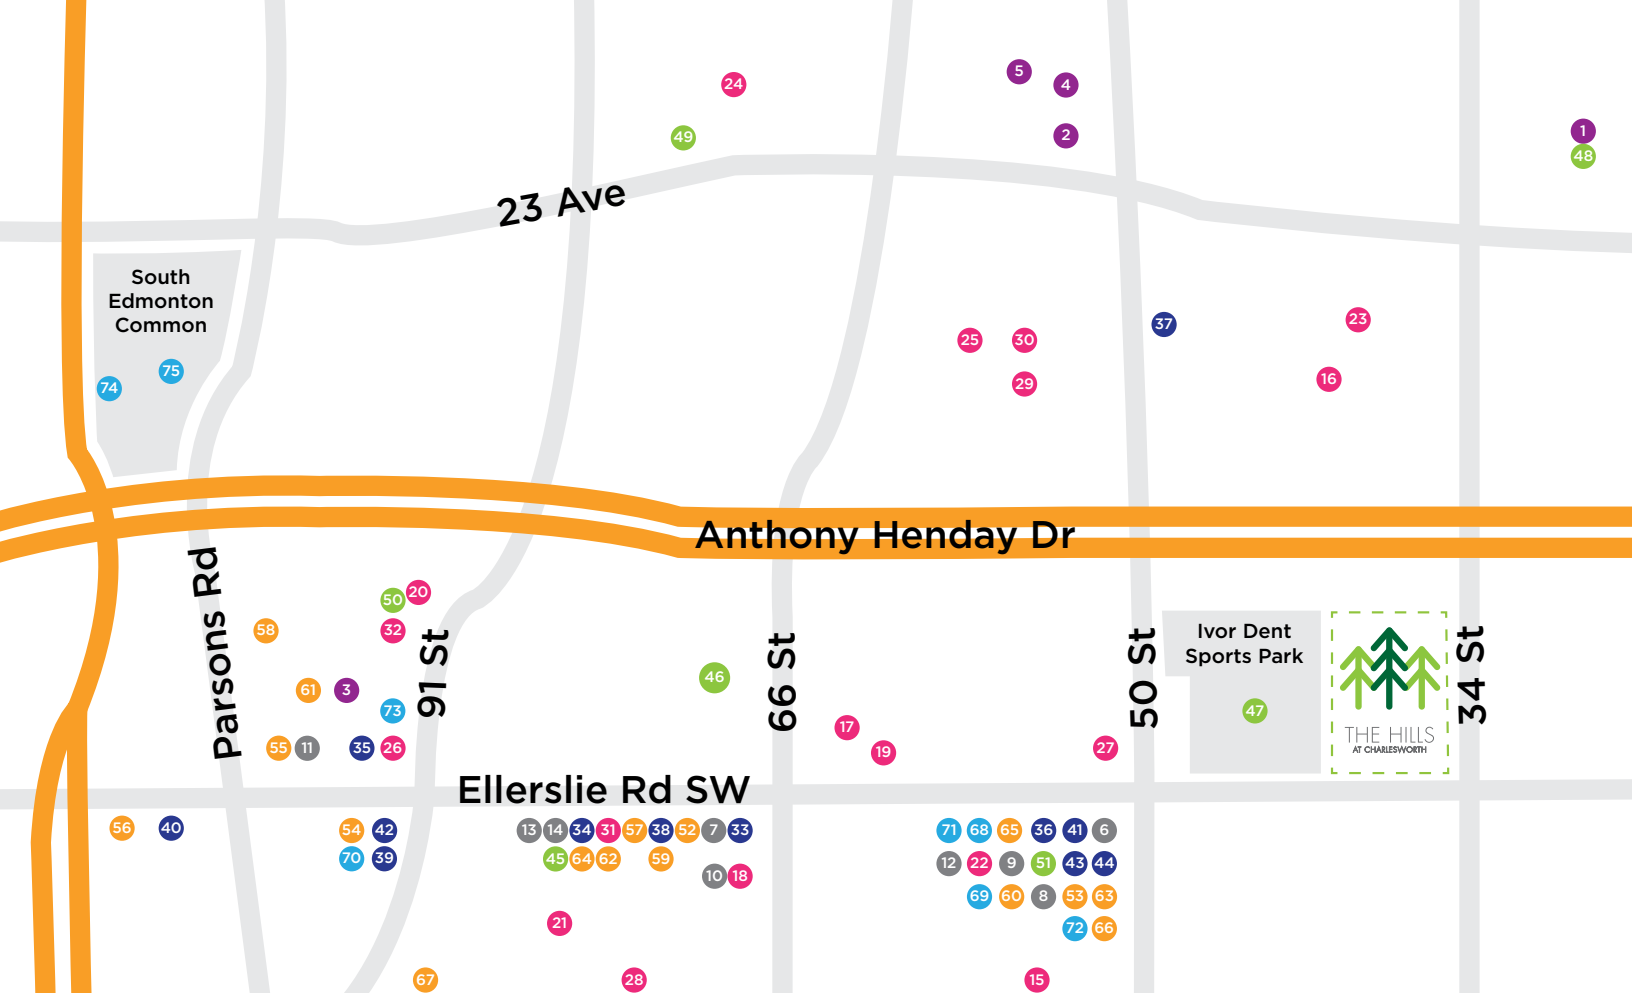

Amenities

Library

- 1 EPL - Meadows
- 2 EPL - Mill Woods

Emergency Services

- 3 Edmonton Fire Station
- 4 Edmonton Police Services
- 5 Grey Nuns Community Hospital

Medical care

- 6 Charm Optical
- 7 Ellerslie 66 Dental Clinic
- 8 Harvest Pointe Chiropractic
- 9 Harvest Pointe Dental
- 10 Pharmasave Pharmacy
- 11 Rexall
- 12 Shoppers Drug Mart
- 13 Summerside Dental
- 14 Summerside Medical Clinic

Schools/Day care

- 15 Corpus Christi (K-9)
- 16 Crawford Plains School (K-6)
- 17 Ellerslie Campus (K-9)
- 18 Ellerslie Out of School Care

- 19 Ellerslie Road Preschool
- 20 Ellwood Daycare
- 21 Father Michael Mireau (K-9)
- 22 Harvest Pointe Daycare
- 23 Holy Family (K-9)
- 24 Holy Trinity (10-12)
- 25 Ideal Daycare & After School Care
- 26 Kidz Junction Daycare
- 27 Little Blessings Preschool
- 28 Michael Strembitsky School (K-9)
- 29 Sakaw School (K-6)
- 30 St. Richard (K-6)
- 31 Summerside Child Care
- 32 YMCA Ellwood Child Care

Gas stations

- 33 7-Eleven
- 34 Esso
- 35 Husky
- 36 Petro Canada
- 37 Shell

Banks

- 38 ATB Financial

- 39 BMO
- 40 CIBC
- 41 RBC
- 42 Scotiabank
- 43 Servus Credit Union
- 44 TD

Fitness/Recreation

- 45 Anytime Fitness
- 46 Ellerslie Curling Club
- 47 Ivor Dent Sports Park
- 48 Meadows Recreation Center
- 49 Millwoods Recreation Center
- 50 My Gym Children's Fitness Center
- 51 Orangetheory Fitness

Restaurants

- 52 Aapna Meat Sweets Dosa
- 53 Bar Burrito
- 54 Brewsters
- 55 The Canadian Brewhouse
- 56 Chop Steakhouse & Bar
- 57 Jack's Pizza Cafe
- 58 Kami Sushi Take-Out

- 59 Millcreek Pizza
- 60 Opa of Greece
- 61 Original Joe's Restaurant and Bar
- 62 Pizza 73
- 63 Ripe Tomato Pizza
- 64 Summerside Grill
- 65 Tiffin India's Fresh Kitchen
- 66 Tim Hortons
- 67 The Workshop Eatery

Grocery stores

- 68 COBS Bread Bakery
- 69 M&M Food Market
- 70 Save-On-Foods
- 71 Sobeys
- 72 Walmart Supercenter

Shopping

- 73 Ellerslie Landing
- 74 IKEA
- 75 South Edmonton Common