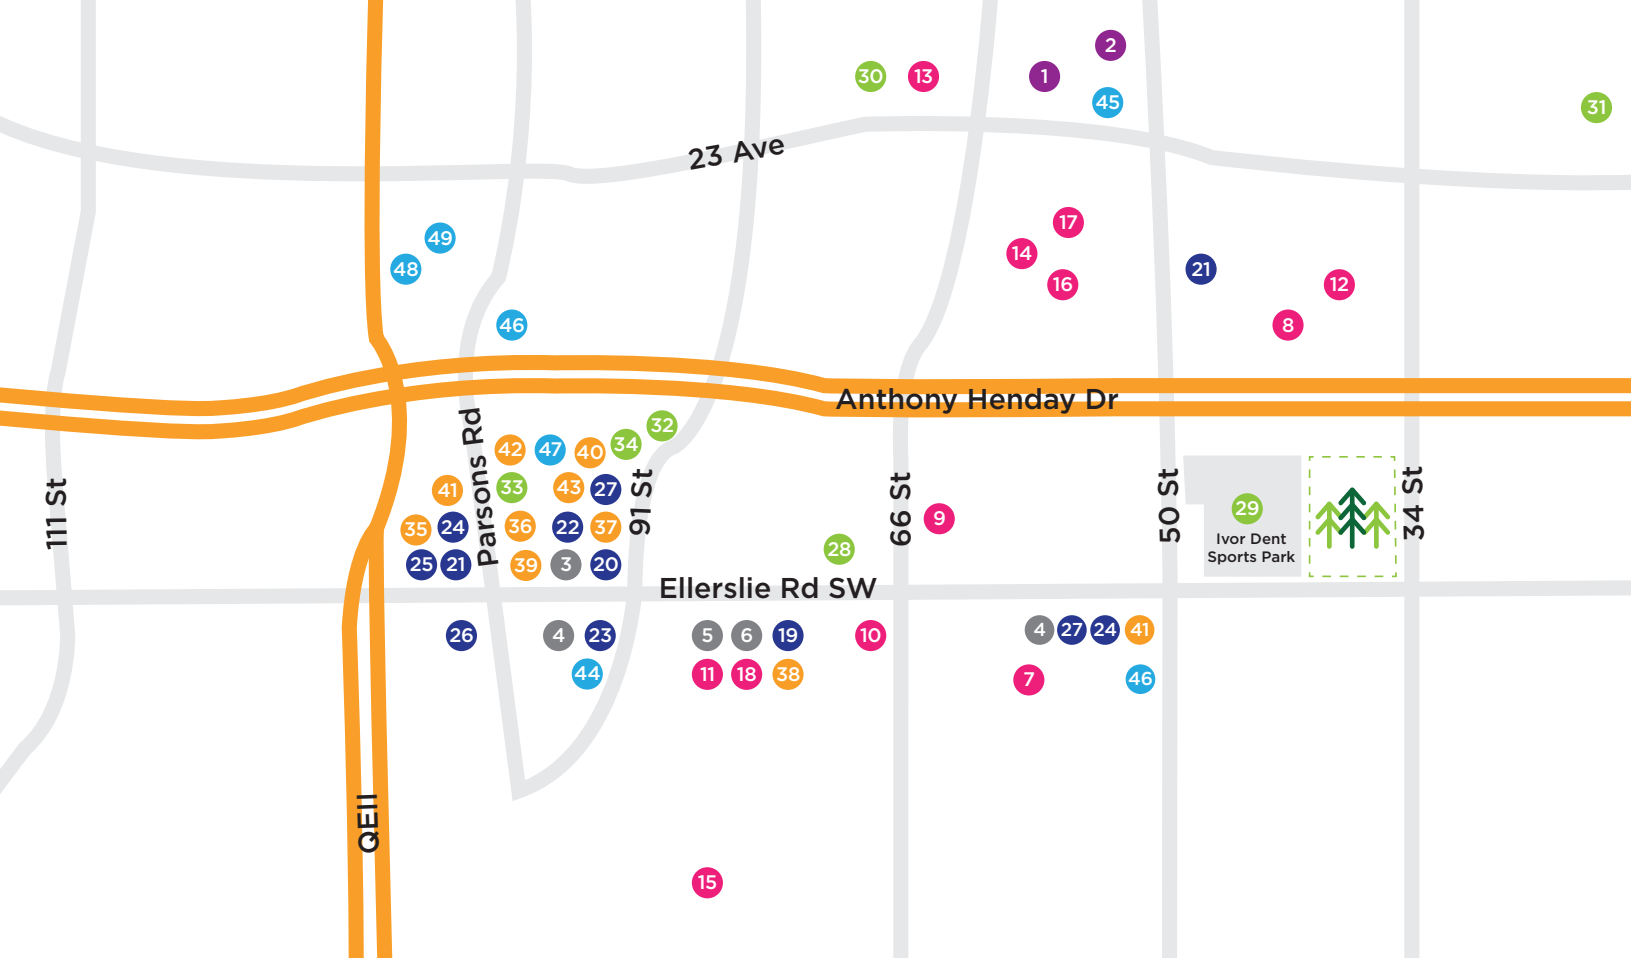

Amenities

Library

- 1 Edmonton Public Library

Services/Police

- 2 Edmonton Police Services

Medical care

- 3 Rexall
- 4 Shoppers Drug Mart
- 5 Summerside Dental
- 6 Summerside Medical Clinic

Schools/Day care

- 7 Corpus Christi (K-9; Opening 2017)
- 8 Crawford Plains School (K-6)
- 9 Ellerslie Campus (K-9)
- 10 Ellerslie Out of School Care
- 11 Father Michael Mireau (K-9)
- 12 Holy Family (K-9)
- 13 Holy Trinity (10-12)
- 14 Ideal Daycare & After School Care
- 15 Michael Strembitsky School (K-9)
- 16 Sakaw School (K-6)
- 17 St. Richard (K-6)
- 18 Summerside Child Care

Gas stations

- 19 Esso
- 20 Husky
- 21 Shell

Banks

- 22 ATB Financial
- 23 BMO
- 24 RBC
- 25 TD
- 26 CIBC
- 27 Servus Credit Union

Fitness/Recreation

- 28 Ellerslie Curling Club
- 29 Ivor Dent Sports Park
- 30 Millwoods Recreation Centre
- 31 Meadows Community Rec Centre
- 32 My Gym Children's Fitness Centre
- 33 Snap Fitness
- 34 Pure Wellness Studio

Restaurants

- 35 Boston Pizza
- 36 Kami Sushi Take-Out
- 37 Original Joe's Restaurant and Bar
- 38 Pizza 73
- 39 The Canadian Brewhouse
- 40 Tien Tuyen Vietnamese Cuisine
- 41 Tim Hortons
- 42 Wing Chicx
- 43 Zaika Bistro

Grocery stores

- 44 Save-On-Foods
- 45 Sobeys
- 46 Walmart

Shopping

- 47 Ellerslie Landing
- 48 Ikea
- 49 South Edmonton Common

THE HILLS
AT CHARLESWORTH